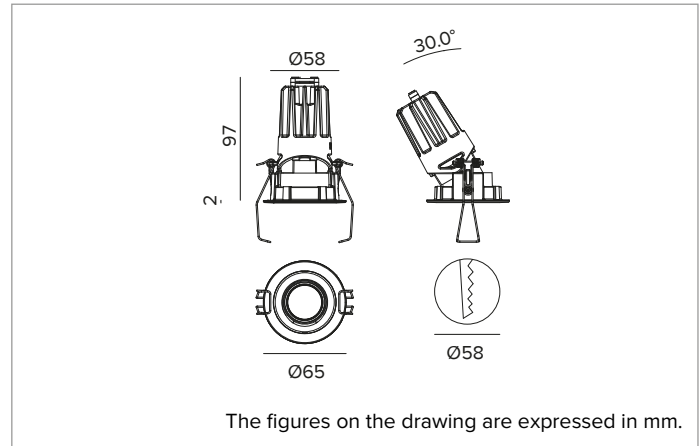

### Adjustable recessed LED projector in a trim version

	4000K	H(m)	D(m)	Emax(lx)
	Ra90		23°	
	Fixture Power	11W	1	0.41
	Source Flux	972lm	2	0.81
	Fixture Flux	750lm	3	1.22
	Efficacy	68lm/W	4	1.63
TS1334	I <sub>max</sub> =3929cd/klm	I <sub>max</sub>	3819cd	5
			2.03	153